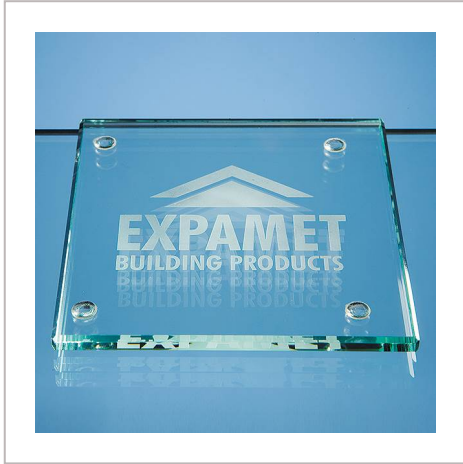

## Jade Glass Square Coaster

10CM JADE GLASS SQUARE COASTER

METHOD	Engraved
PRINT AREA	H70, W70
MATERIAL	Glass
COLOURS	Jade
SIZE	H6, W100
AWARD PACKAGING	White Skillet Boxes
WEIGHT	1.3KG
MOQ	1
CARTON QUANTITY	15
CARTON WEIGHT	20KG
CARTON DIMENSIONS	61cm x 46cm x 46cm