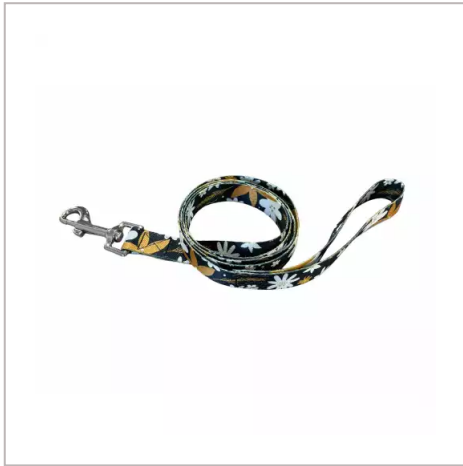

Recycled PET Dog Lead

RECYCLED PET DOG LEADS COME AS A 20MM WIDTH AS STANDARD.THEY ARE SUPPLIED WITH A HEAVY DUTY, NICKEL PLATED HOOK & SEWN LOOP HANDLE.THESE CAN BE PANTONE MATCHED ON ANY QUANTITY AND PRINTED BOTH SIDES AS STANDARD.MOQ OF JUST 200PCS.

FITTING	Dog Clip
BRANDING METHOD	Dye Sublimation
MATERIAL	Recycled PET
COLOURS	Full Colour Print
SIZE	1,200mm x 20mm lead, 1.5mm thick
PRINT AREA	All Over
UNIT WEIGHT	0.065kg
MOQ	200
PACKING	Individually Poly Bagged
CARTON QUANTITY	200pcs
CARTON WEIGHT	13kg
CARTON DIMENSIONS	50x30x30cm
ARTWORK	Required in any vectorised file format
PRODUCTION PROOF	Visuals supplied within 24 hours
PRE PRODUCTION SAMPLE	Approx 3 weeks from artwork approval
BULK TURNAROUND	Approx 4 weeks from artwork approval
COMMODITY CODE	4201000090
COUNTRY OF MANUFACTURE	China