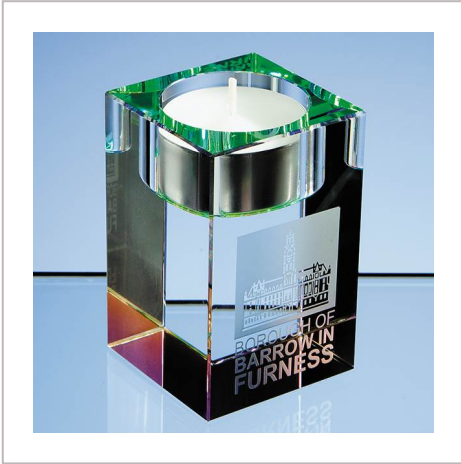

Optical Crystal Tealight* Holder

8CM OPTICAL CRYSTAL TEALIGHT* HOLDER

METHOD	Engraved
PRINT AREA	H45, W37
MATERIAL	Glass
COLOURS	Clear
SIZE	H80, W50, D50
AWARD PACKAGING	Foam Lined Boxes
WEIGHT	1.3KG
MOQ	1
CARTON QUANTITY	15
CARTON WEIGHT	20KG
CARTON DIMENSIONS	61cm x 46cm x 46cm