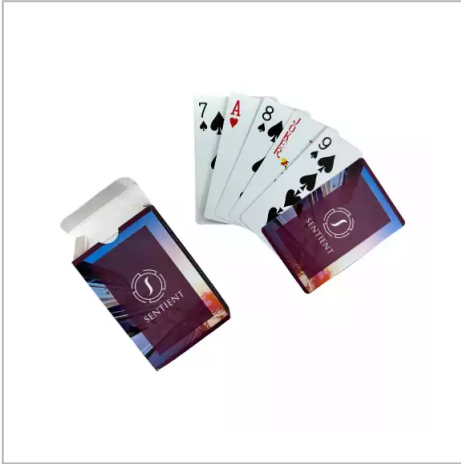

## Playing Cards

PACKS OF PLAYING CARDS SUPPLIED IN A BRANDED BOX. BOTH THE BOX AND BOTH SIDES OF THE PLAYING CARDS CAN BE BESPOKE BRANDED FULL COLOUR. VARNISH COATED SUPPLIED IN A PAPER COATED BOX

|                        |  |
|------------------------|--|
| PACKING                | Paper Box                              |
| BRANDING METHOD        | Full Colour                            |
| MATERIAL               | 300 gsm paper                          |
| SIZE                   | 87mm x 55mm - Card                     |
| PRINT AREA             | All over - Both sides of Card & Box    |
| UNIT WEIGHT            | 0.105kg                                |
| MOQ                    | 500                                    |
| CARTON QUANTITY        | 100pcs                                 |
| CARTON WEIGHT          | 11kg                                   |
| CARTON DIMENSIONS      | 35x21x20cm                             |
| ARTWORK                | Required in any vectorised file format |
| PRODUCTION PROOF       | Visuals supplied within 24 hours       |
| PRE PRODUCTION SAMPLE  | Approx 2 weeks from artwork approval   |
| BULK TURNAROUND        | Approx 3-4 weeks from artwork approval |
| COMMODITY CODE         | 95044000.00                            |
| COUNTRY OF MANUFACTURE | China                                  |