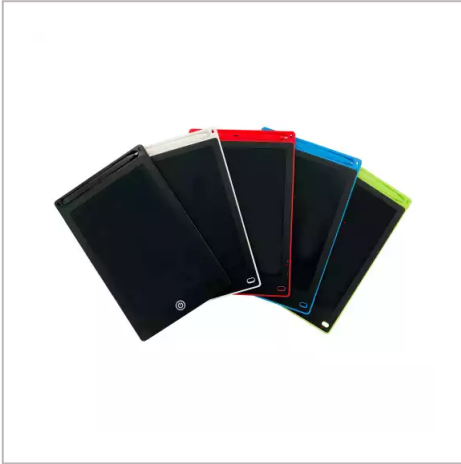

## Erasable Memo Pad

OUR ERASABLE MEMO PAD IS THE NEW INNOVATIVE DESKTOP PRODUCT TO REPLACE YOUR PAPER NOTEPAD. SIMPLY WRITE YOUR NOTE ON THE SCREEN AND ONCE NOT NEEDED CAN BE ERASED WITH THE CLICK OF A BUTTON. THE LIGHTWEIGHT LCD WRITING SCREEN IS DESIGNED TO FEEL JUST LIKE WRITING ON PAPER. LOCKING SWITCH IF YOU DON'T WANT YOUR MESSAGE TO BE ERASED. AVAILABLE IN 5 STANDARD COLOURS: BLACK, WHITE, RED, BLUE & GREEN. COMPLETE WITH STYLUS FOR WRITING. SUPPLIED IN STANDARD BOX PACKAGING. MINIMUM JUST 100PCS.

BRANDING METHOD	Pad Printed
MATERIAL	ABS
COLOURS	Black, Blue, Green, Pink, Red & White
SIZE	4.4" - 116mm x 88mm or 8.5" - 225mm x 145mm
PRINT AREA	30mm x 15mm (Based on 4.4") or 50mm x 20mm (Based on 8.5")
UNIT WEIGHT	0.11kg
MOQ	100
PACKING	Individually Poly Bagged (Based on 4.4") or Standard Box (Based on 8.5")
CARTON QUANTITY	200pcs (Based on 4.4") or 100pcs (Based on 8.5")
CARTON WEIGHT	8kg (Based on 4.4") or 11kg (Based on 8.5")
CARTON DIMENSIONS	52x31.5x23.5cm
ARTWORK	Required in any vectorised file format
PRODUCTION PROOF	Visuals supplied within 24 hours
PRE PRODUCTION SAMPLE	Approx 2 weeks from artwork approval
BULK TURNAROUND	Approx 3-4 weeks from artwork approval
COMMODITY CODE	3926100000
COUNTRY OF MANUFACTURE	China